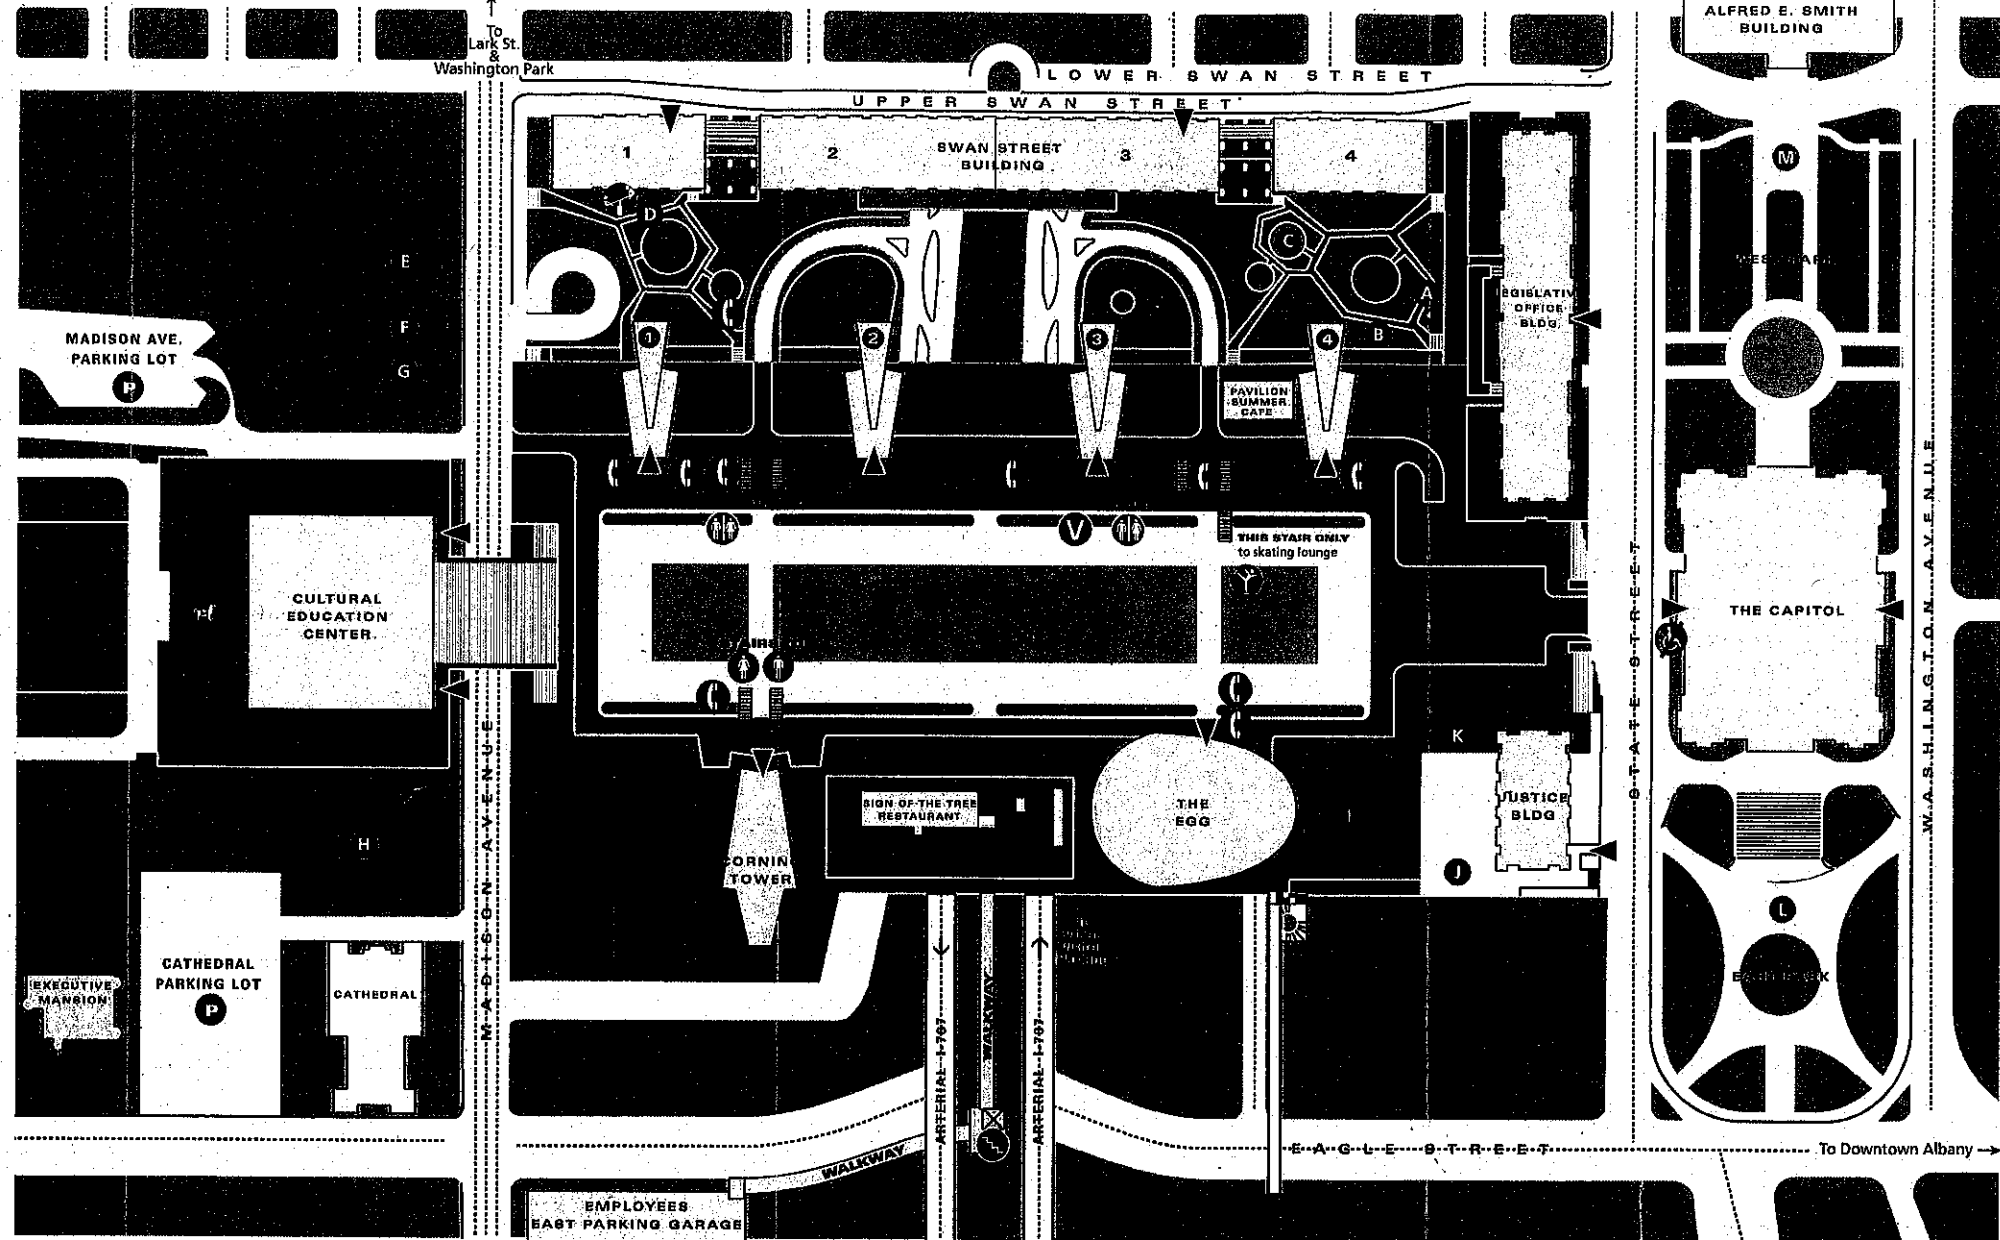

OUTDOOR PLAZA

KEY:

- Pedestrian Walkways
- Grass Areas
- State Buildings
- Reflecting Pool
- Stairs to Concourse
- Elevator to Outside
- Building Entrance
- Restrooms
- Public Stairs
- Phone
- Emergency Phone
- Parking
- Skating (Winter Only)
- Carousel
- Playground
- Not Handicapped Accessible
- * The Plaza is Handicapped accessible, except where noted.
- V-LOT Visitor Parking located below the Plaza, is accessible from I-787

ALBANY, NEW YORK